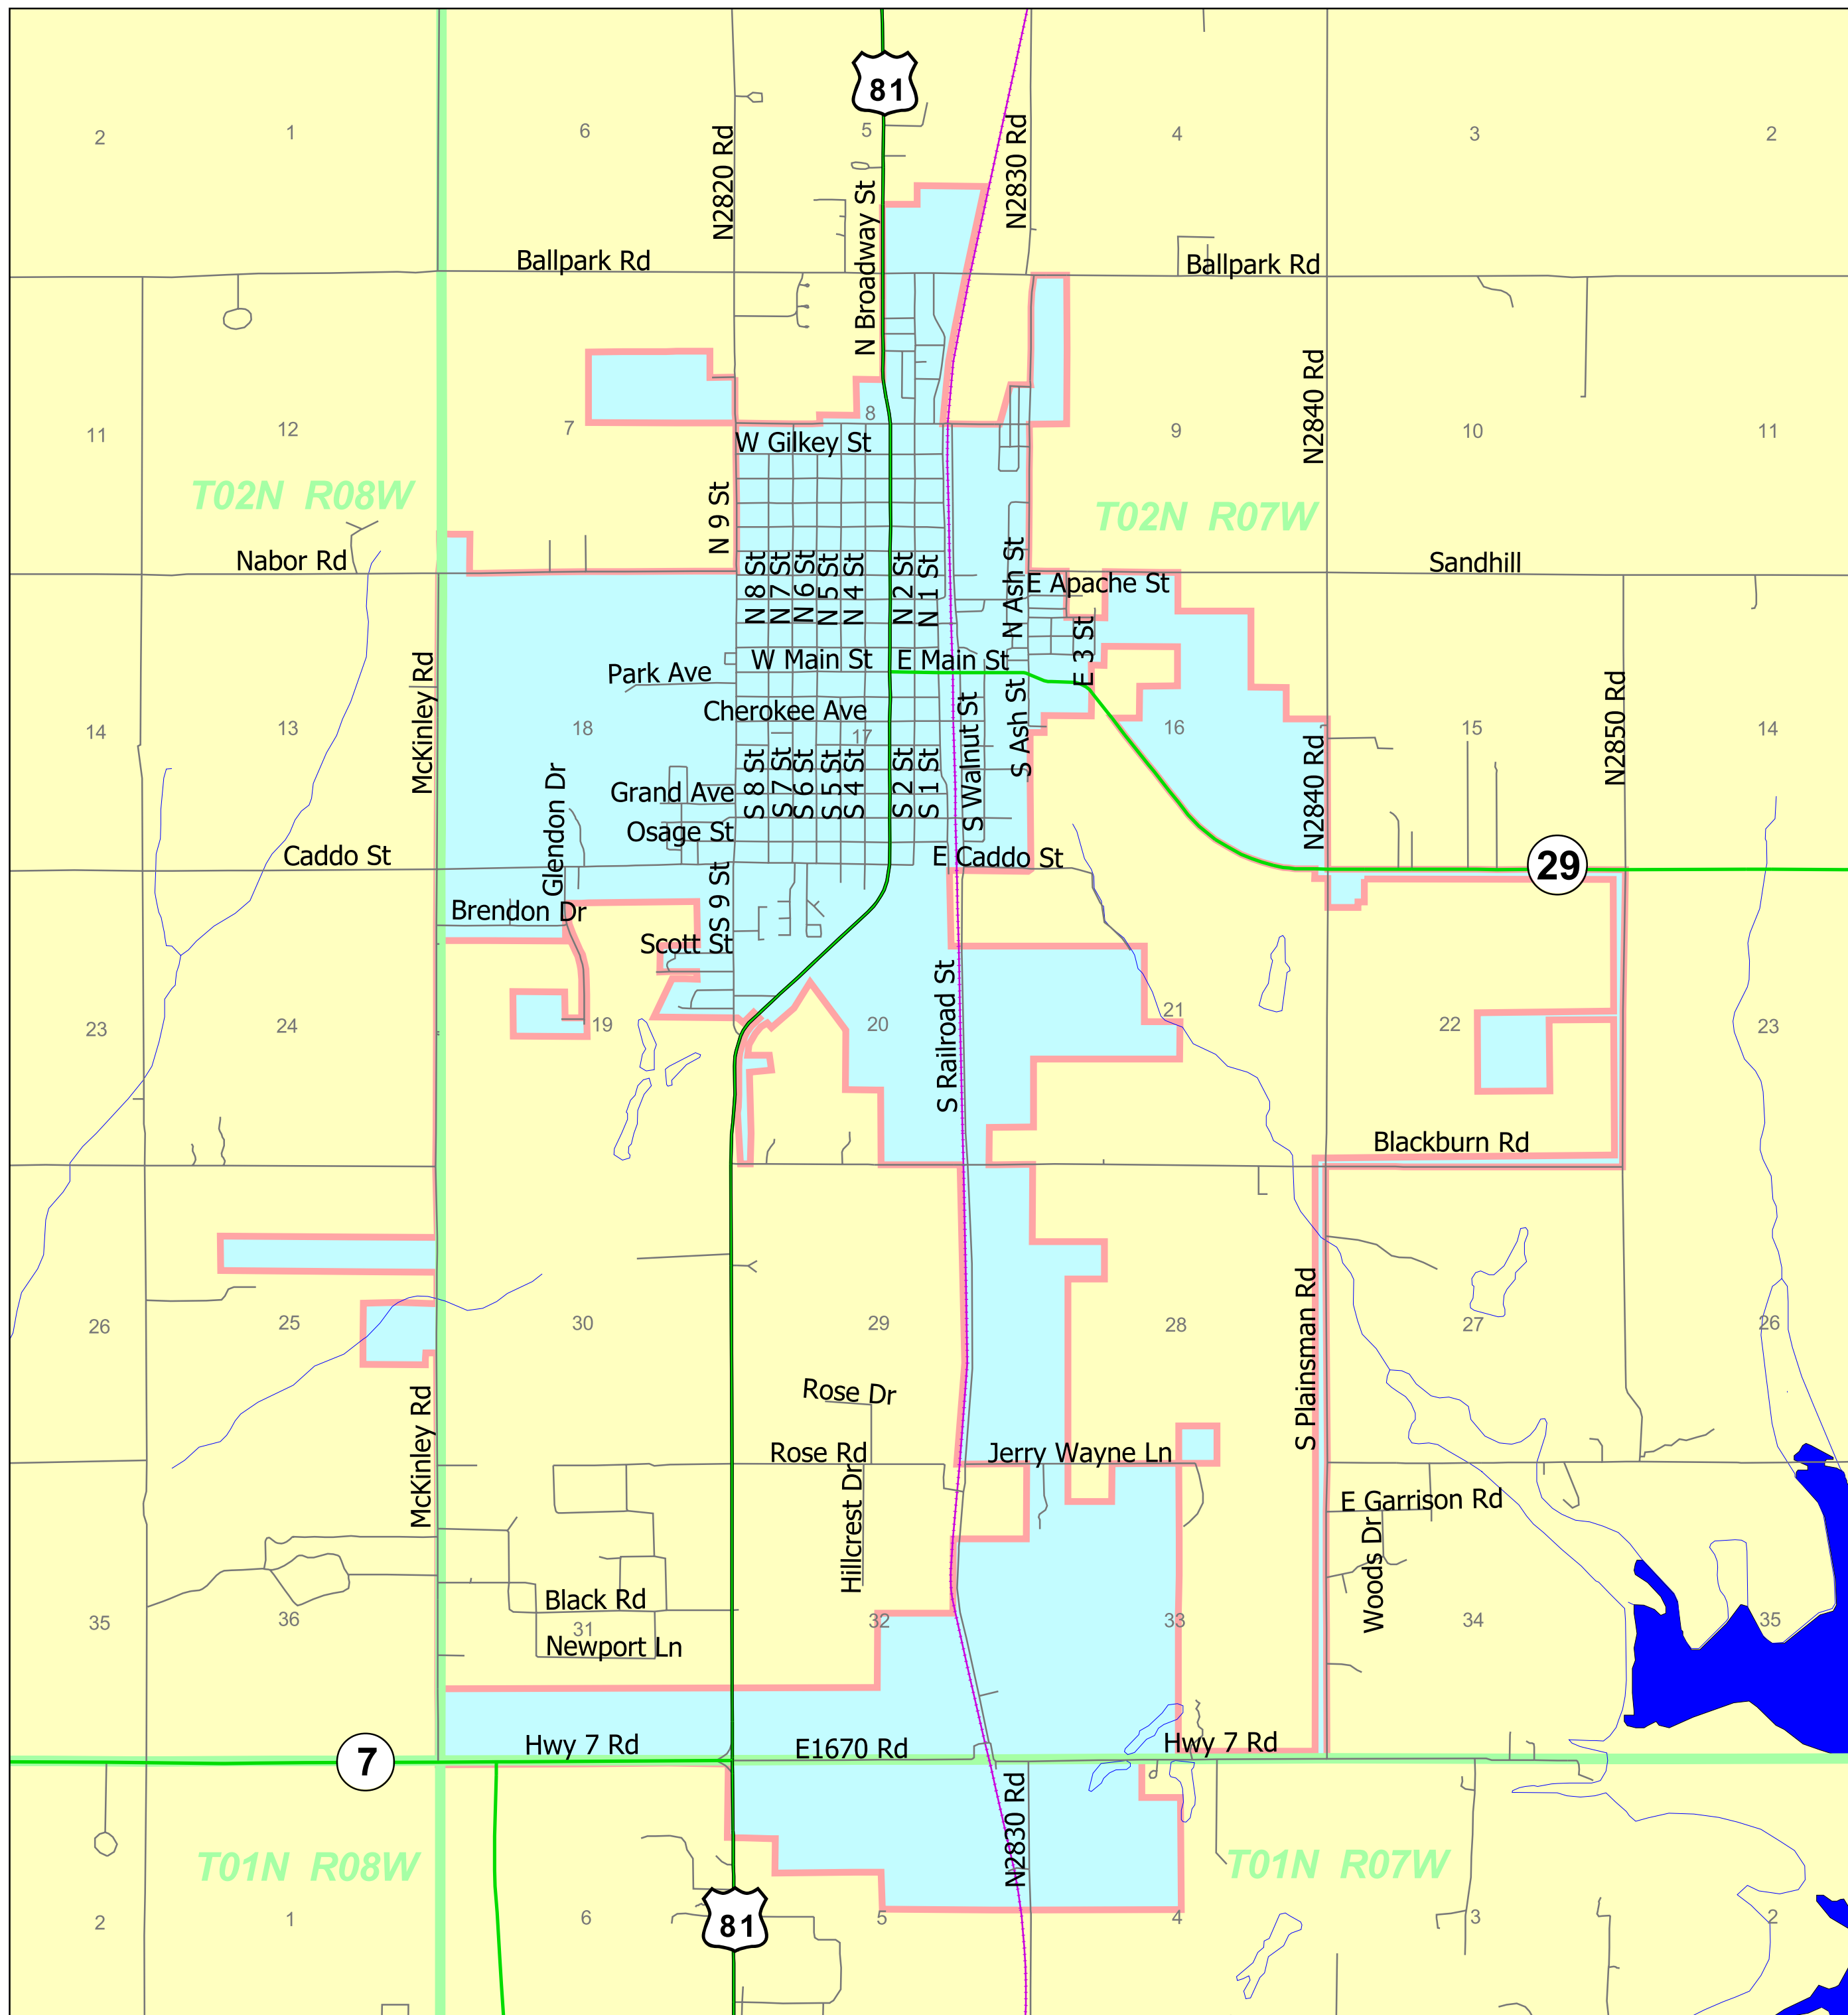

# Marlow, Oklahoma Stephens County

## Marlow

- City Limits
- Highways
- Roads
- Railroads
- Hydrography

Center for Spatial Analysis  
University of Oklahoma  
February, 2009  
Contact Us For Additional Copies  
(405) 325-3131

Prepared for:  
Oklahoma Tax Commission  
(405) 319-8200  
All boundary changes or annexations  
should be directed to this agency.