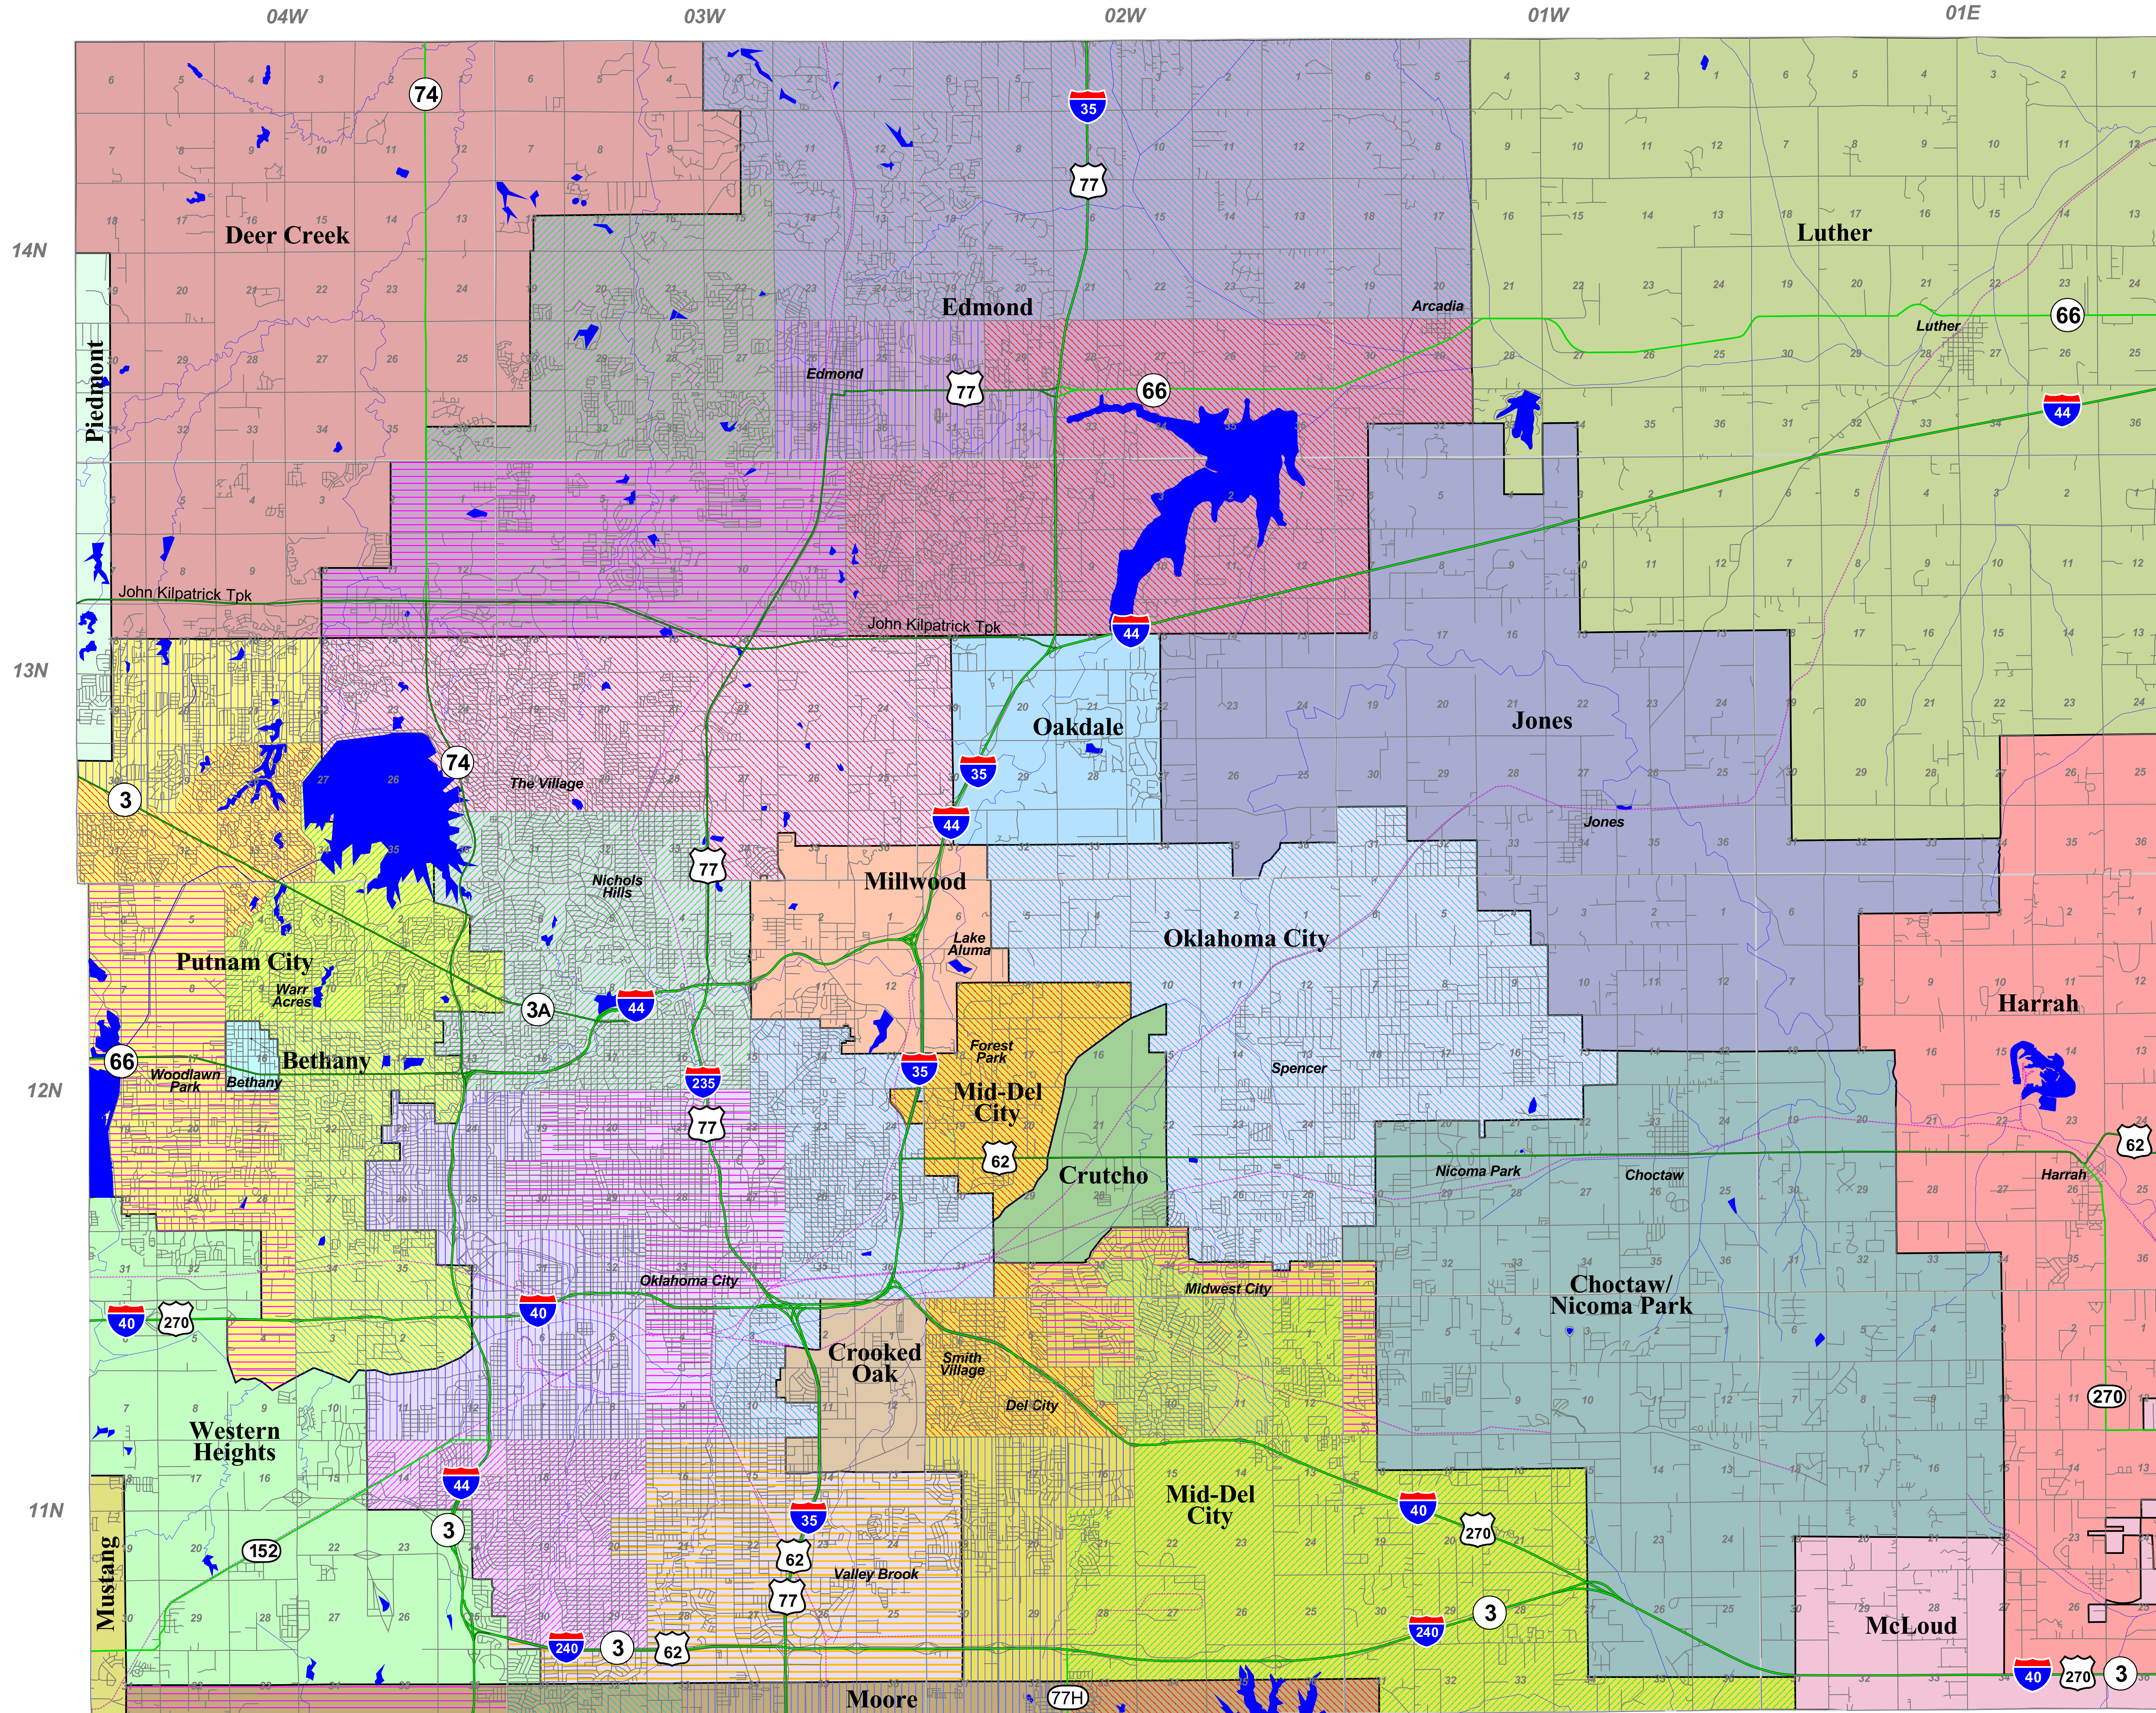

Oklahoma County School Districts

Legend - School Districts

No Career Technology Center	Francis Tuttle Career Technology Center
D-74 Crutcho	I-6 Deer Creek
D-29 Oakdale	I-12 Edmond
Gordon Cooper Career Technology Center	I-37 Millwood
Jl-1 McLoud	I-1 Putnam City
Canadian Valley Career Technology Center	I-41 Western Heights
I-88 Bethany	Metro Career Technology Center
Jl-69 Mustang	I-53 Crooked Oak
Jl-22 Piedmont	I-89 Oklahoma City
Moore-Norman Career Technology Center	Eastern Oklahoma County Career Technology Center
Jl-2 Moore	I-4 Choctaw/Nicoma Park
Mid-Del Career Technology Center	I-7 Harrah
I-52 Mid-Del City	I-9 Jones
	I-3 Luther

Ad-Valorem Reference Number

Bethany	55/425/06
Choctaw/Nicoma Park	55/414/23
Crooked Oak	55/423/22
Crutcho	55/424/00
Deer Creek	55/415/21
Edmond	55/418/21
Harrah	55/416/23
Jones	55/417/23
Luther	55/413/23
McLoud	55/496/05
Mid-Del City	55/422/52
Millwood	55/420/21
Moore	55/116/17
Mustang	55/077/06
Oakdale	55/419/00
Oklahoma City	55/426/22
Piedmont	55/071/06
Putnam City	55/412/21
Western Heights	55/421/21

School Wards

Ward 01
Ward 02
Ward 03
Ward 04
Ward 05
Ward 06
Ward 07