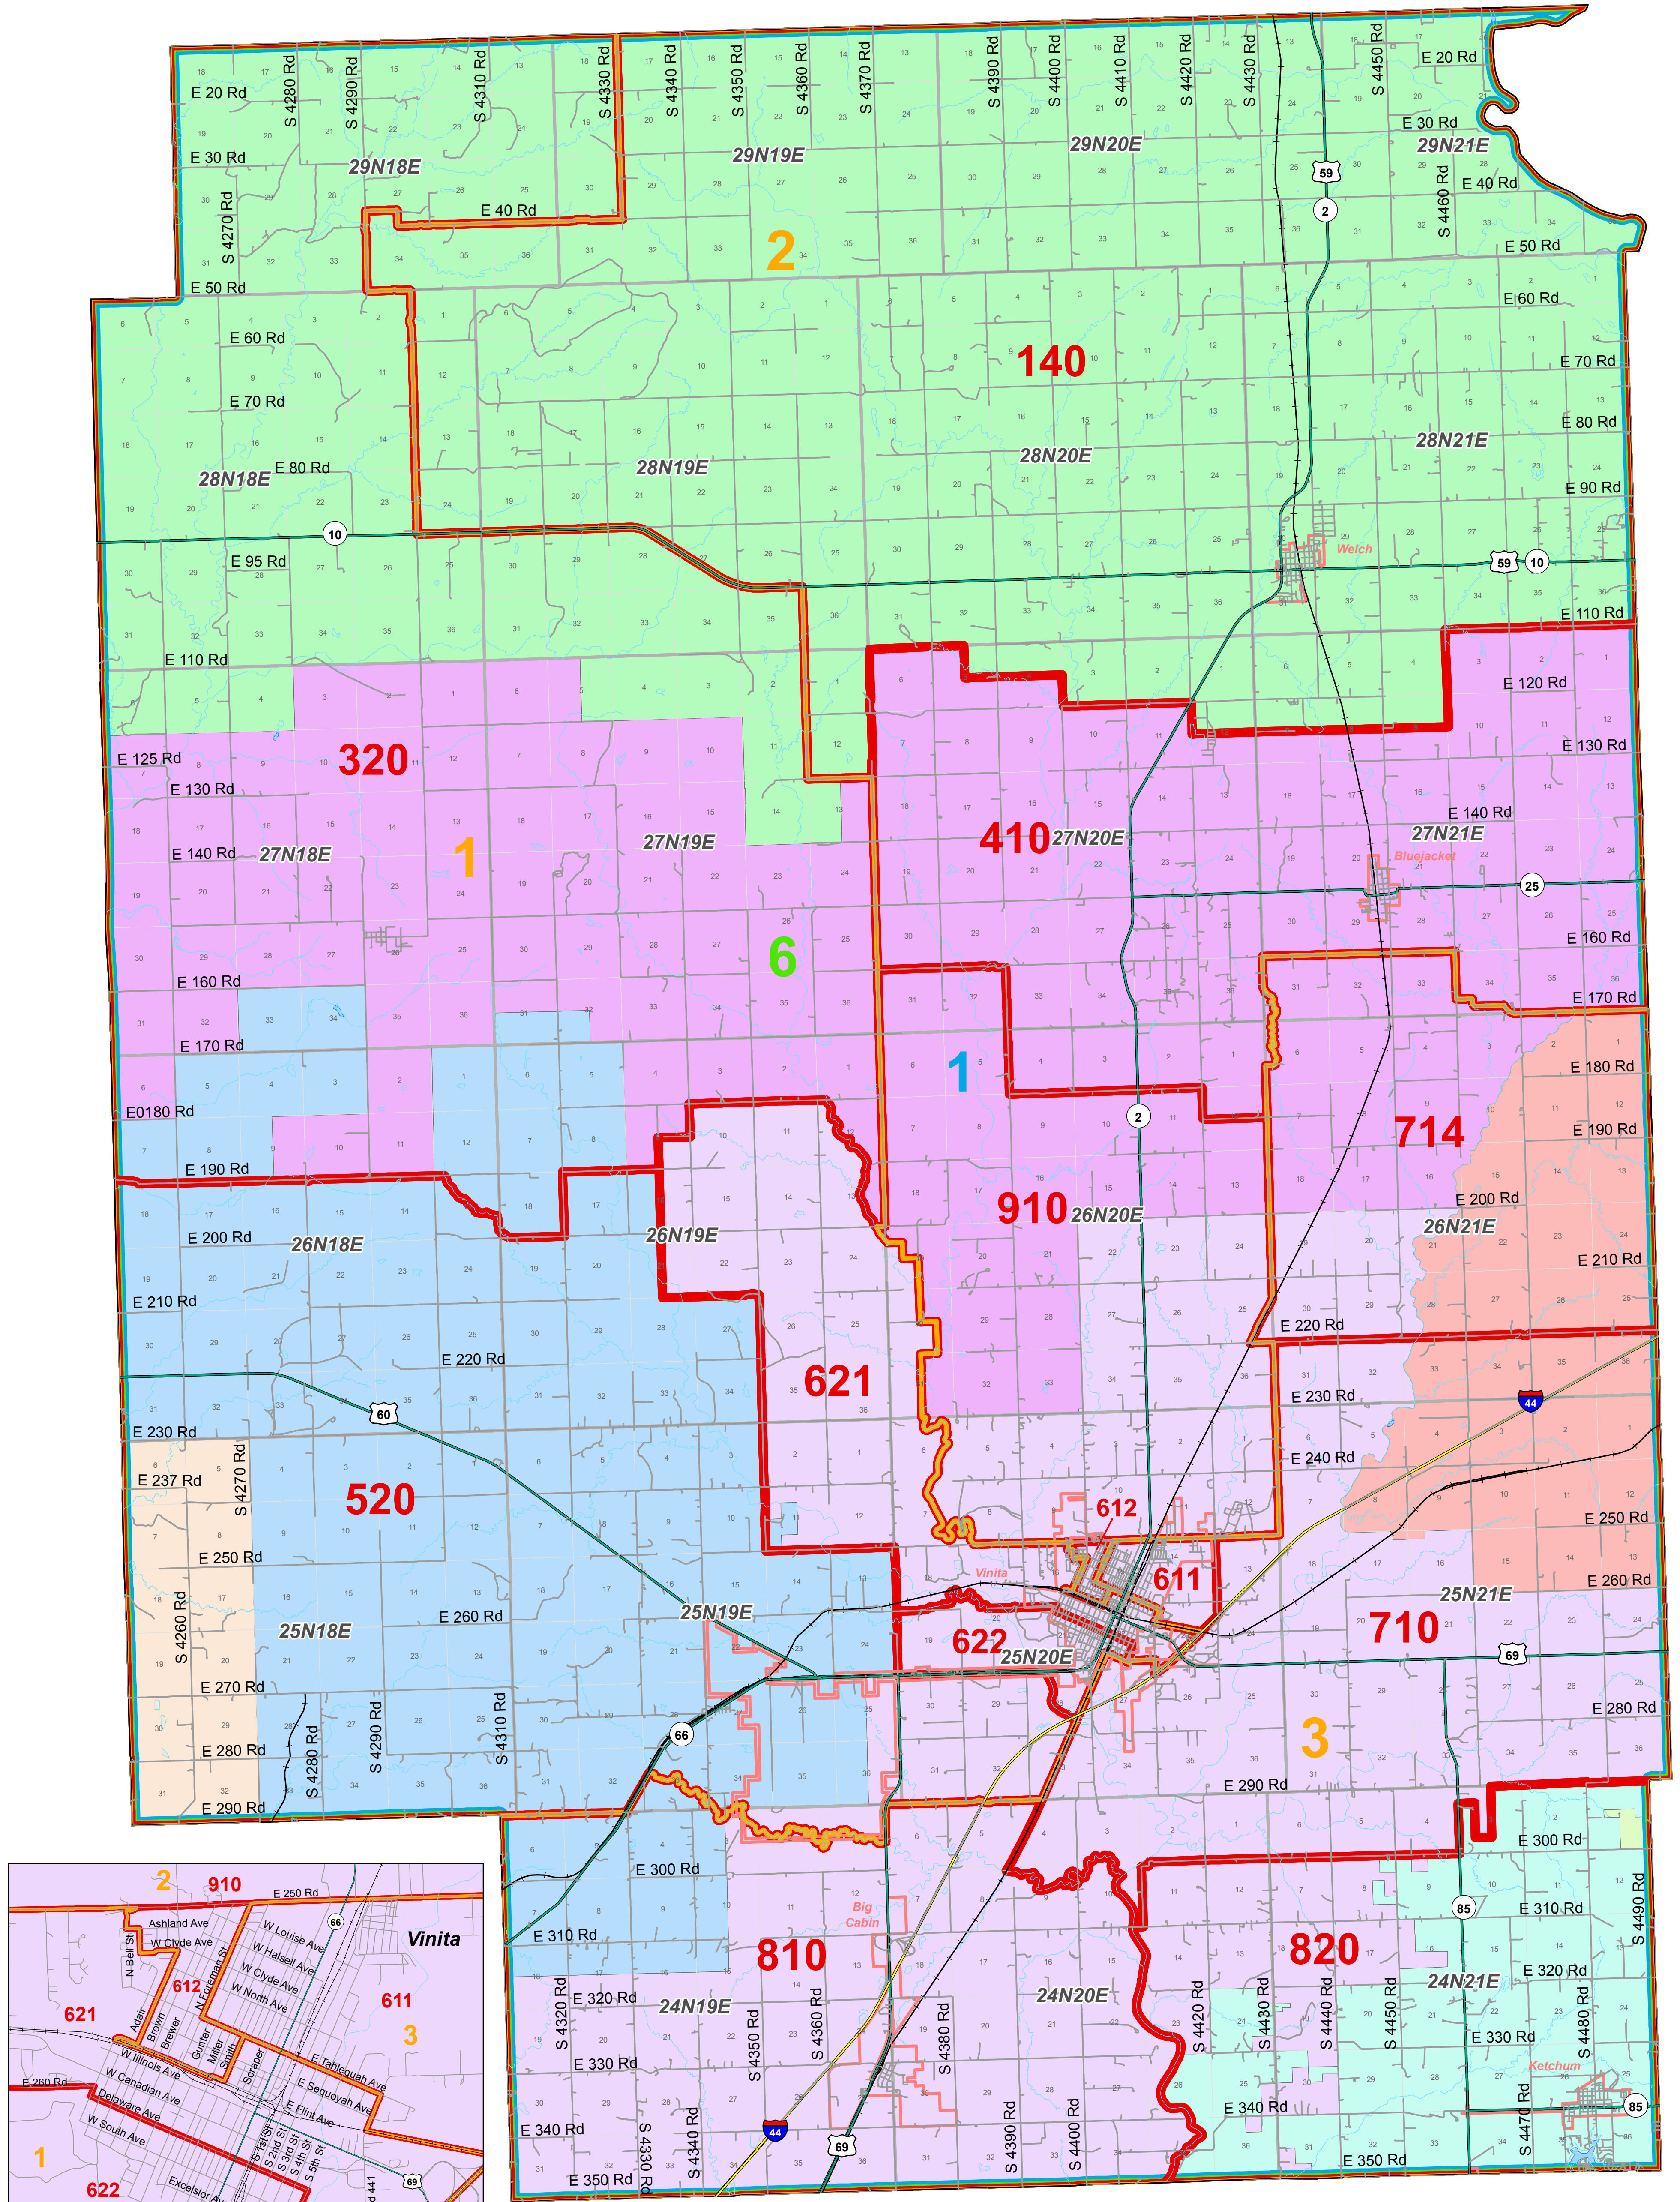

Craig County Voter Precincts

- Legend**
- COMM 2010
 - PCT 2010
 - HSE 2010
 - SEN 2010

Northeast Career Tech Center

- Afton
- Bluejacket
- Chelsea
- Cleora
- Ketchum
- Vinita
- Welch
- White Oak