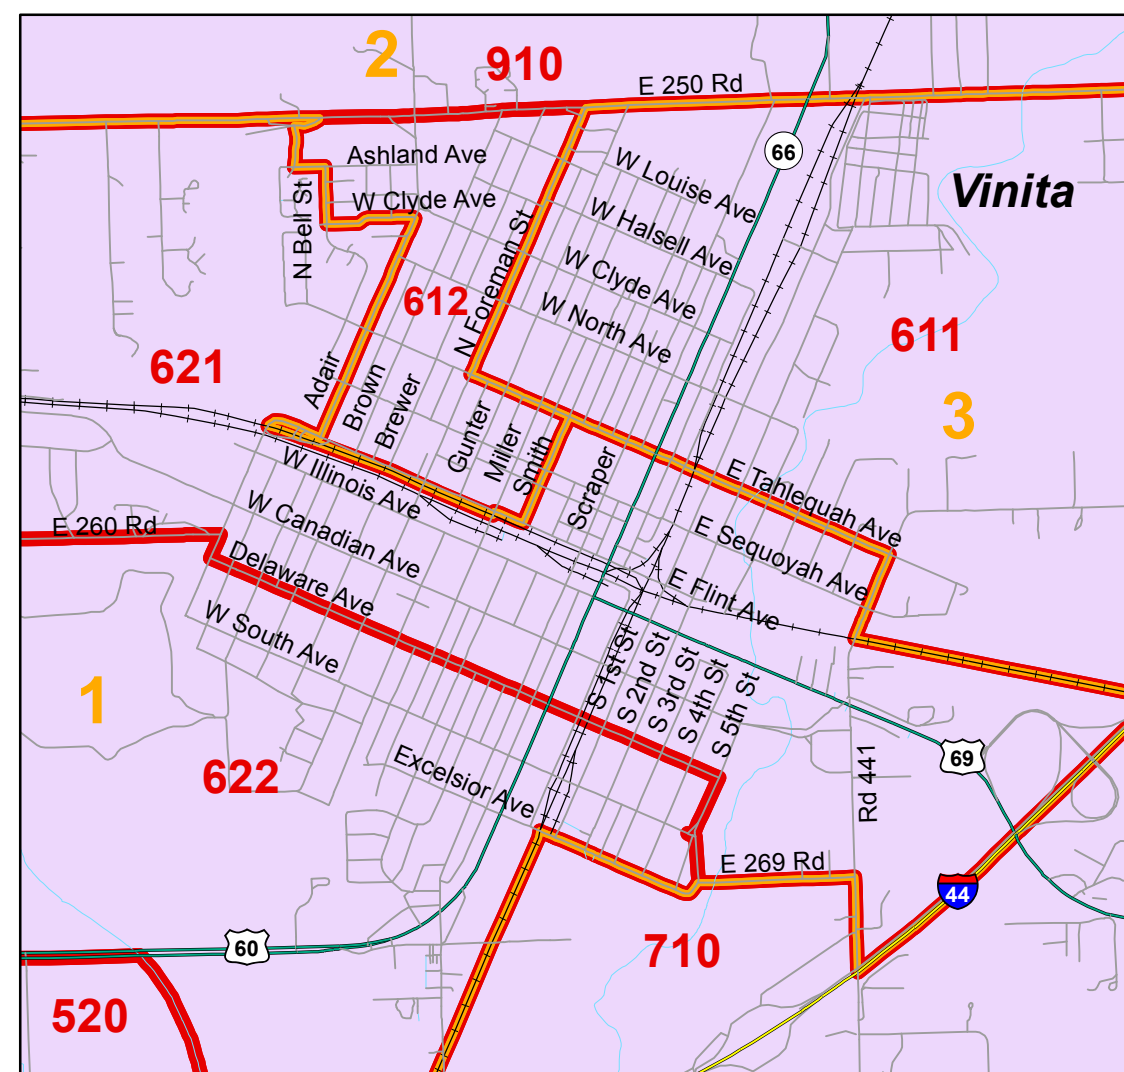

Craig County Voter Precincts

- Legend**
- COMM 2010
 - PCT 2010
 - HSE 2010
 - SEN 2010

Northeast Career Tech Center

- Afton
- Bluejacket
- Chelsea
- Cleora
- Ketchum
- Vinita
- Welch
- White Oak