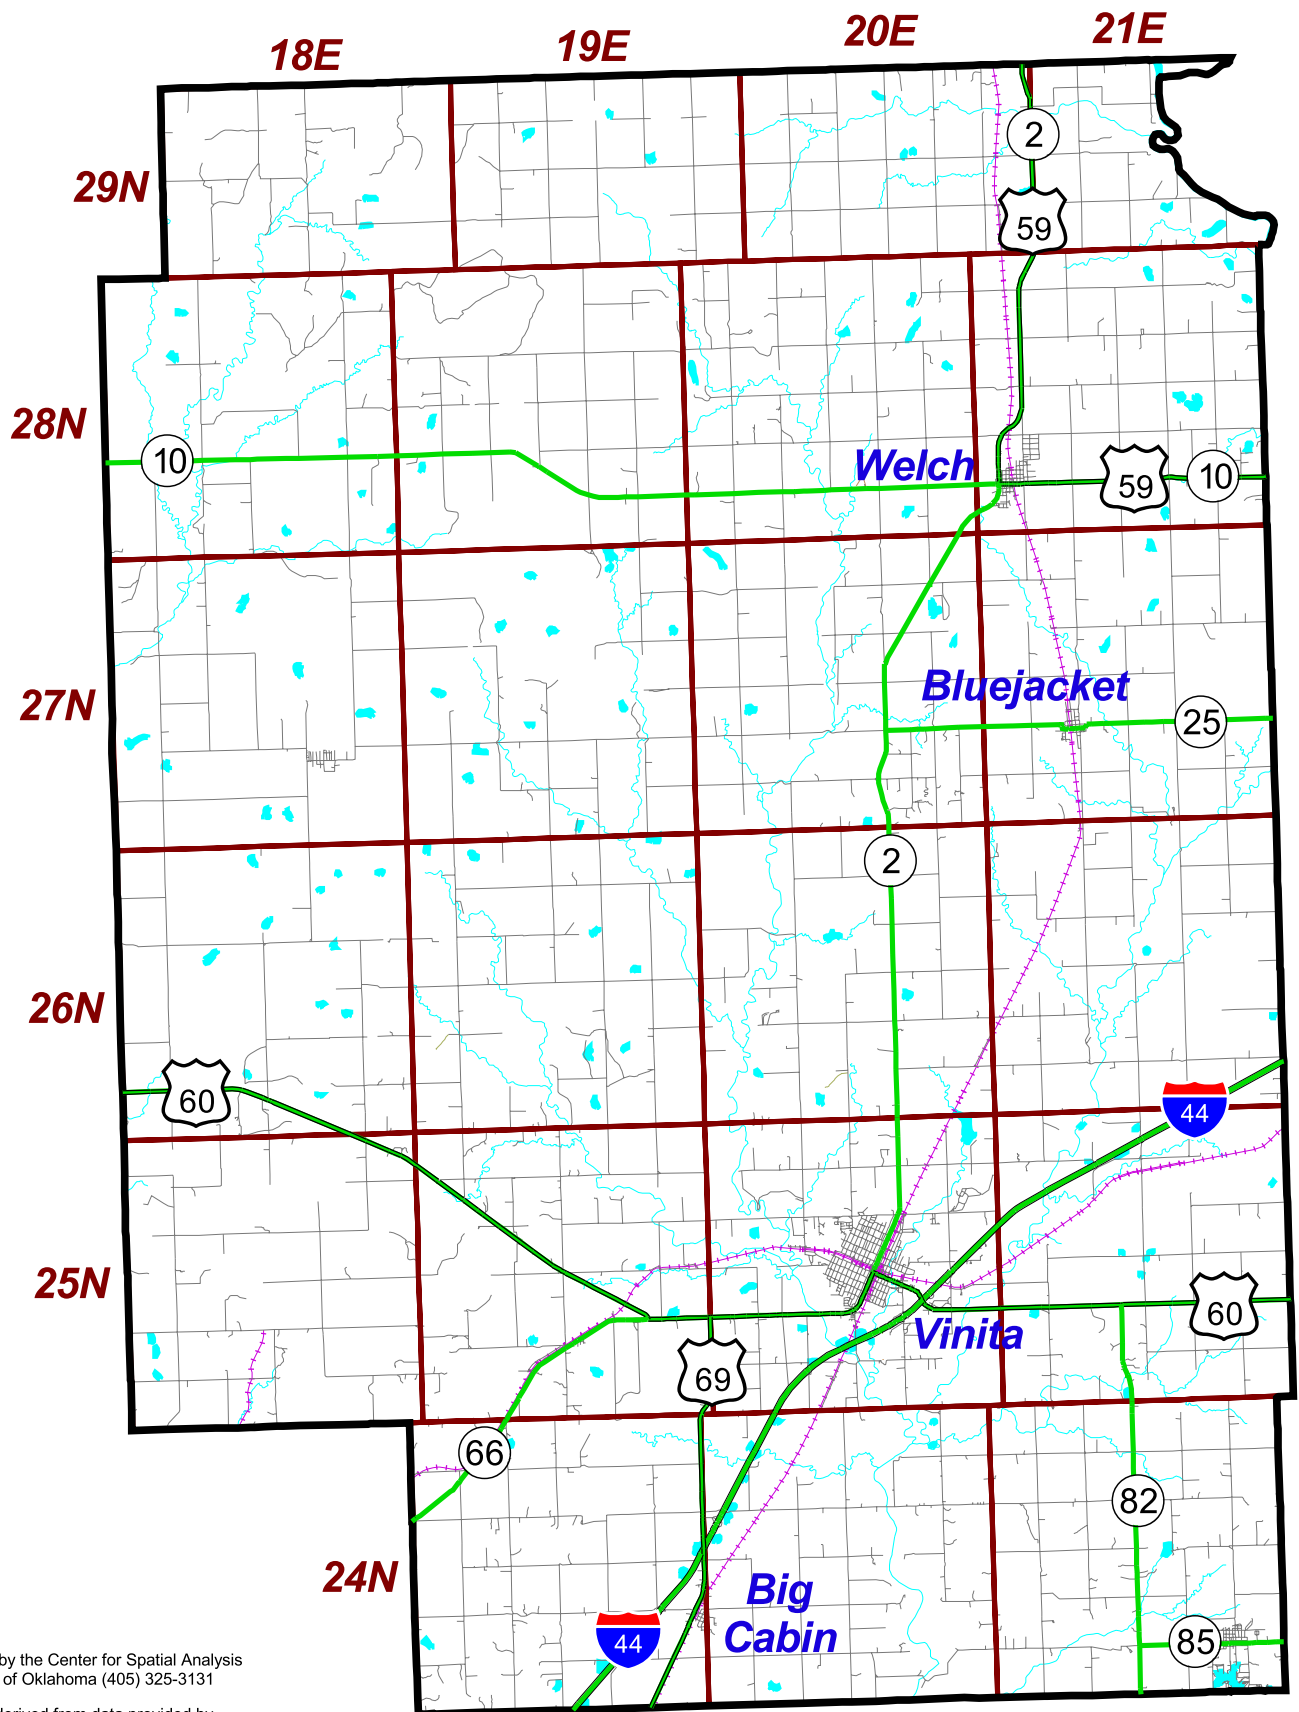

Craig County

Prepared by the Center for Spatial Analysis
University of Oklahoma (405) 325-3131

Landgrid derived from data provided by
Topographic Mapping Company
Oklahoma City, OK