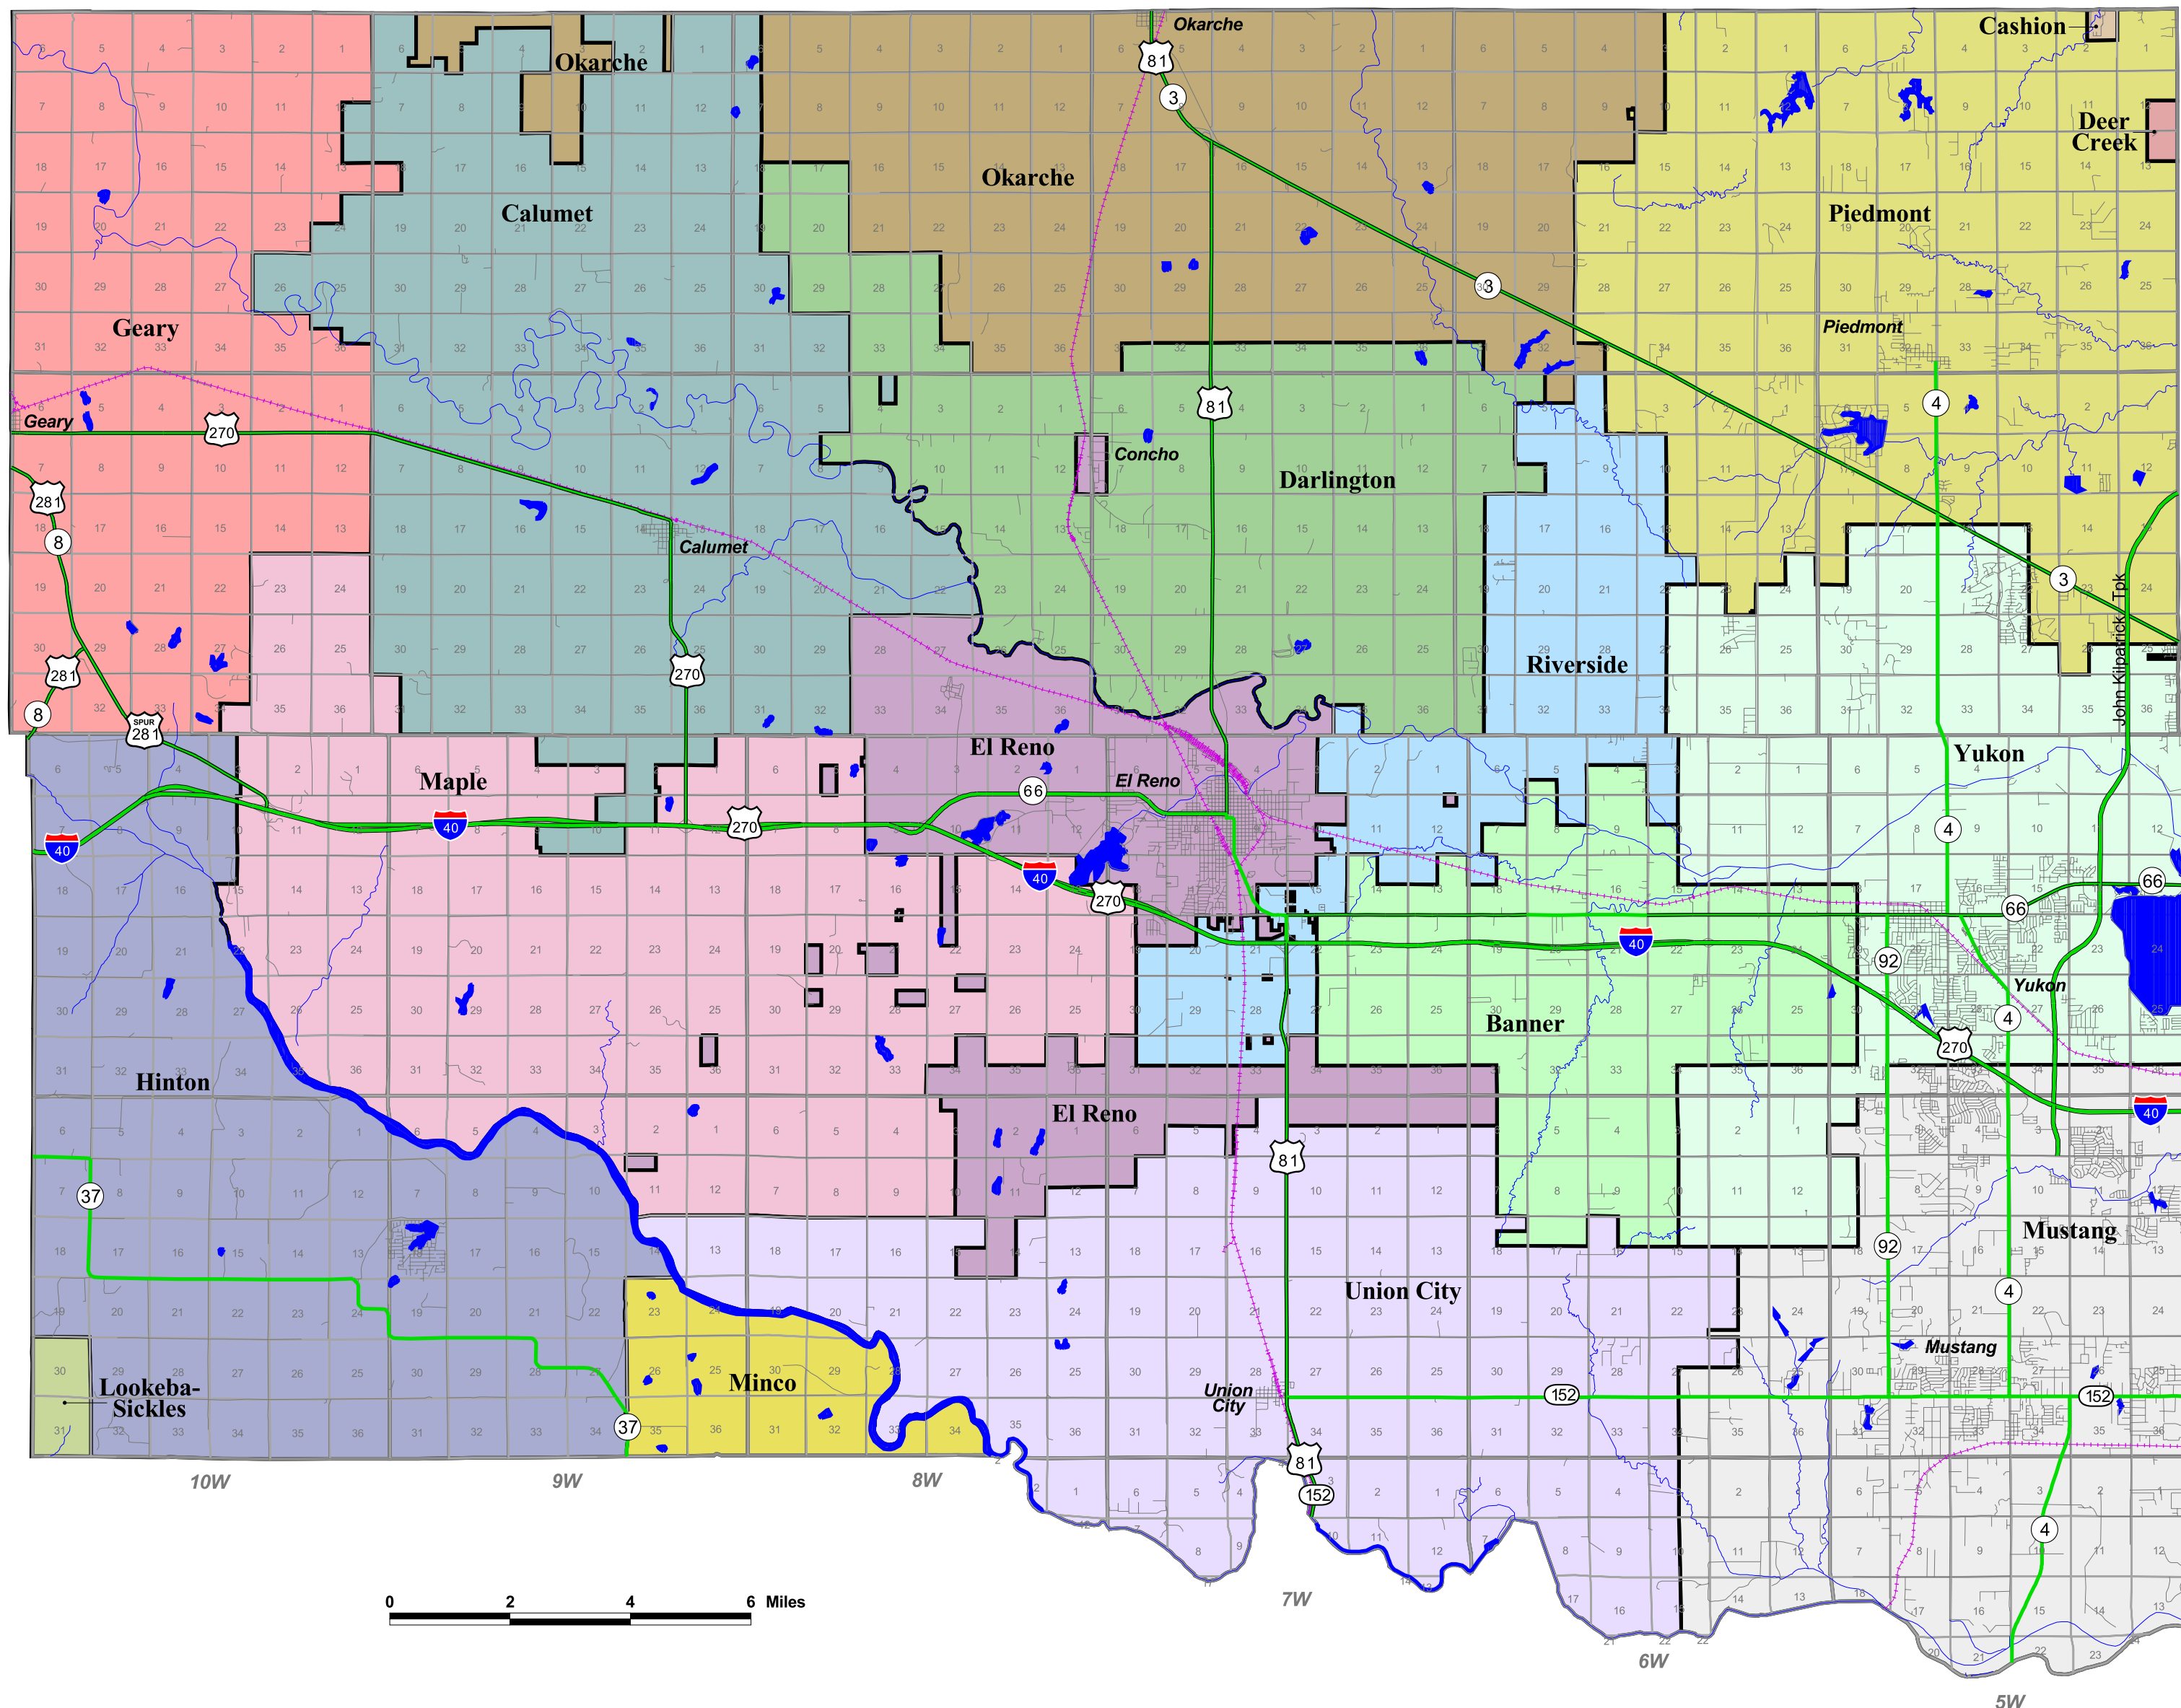

Canadian County

14N
13N
12N
11N
10N

Legend - School Districts

No Career Technology Center		Caddo-Kiowa Career Technology Center	
JI-89 Cashion	JI-161 Hinton	JI-80 Geary	JI-12 Lookeba-Sickles
JI-105 Okarche			
Canadian Valley Career Technology Center			
D-31 Banner	I-69 Mustang	I-76 Calumet	I-22 Piedmont
D-70 Darlington	D-29 Riverside	I-34 El Reno	I-57 Union City
D-162 Maple	I-27 Yukon	JI-2 Minco	
Francis Tuttle Career Technology Center			
JI-6 Deer Creek			

Ad Valorem Reference Number

Banner	09/074/06
Calumet	09/079/06
Cashion	09/282/00
Darlington	09/078/06
Deer Creek	09/415/21
El Reno	09/075/06
Geary	09/041/00
Hinton	09/070/02
Lookeba-Sickles	09/060/02
Maple	09/080/06
Minco	09/213/06
Mustang	09/077/06
Okarche	09/283/00
Piedmont	09/071/06
Riverside	09/073/06
Union City	09/076/06
Yukon	09/072/06